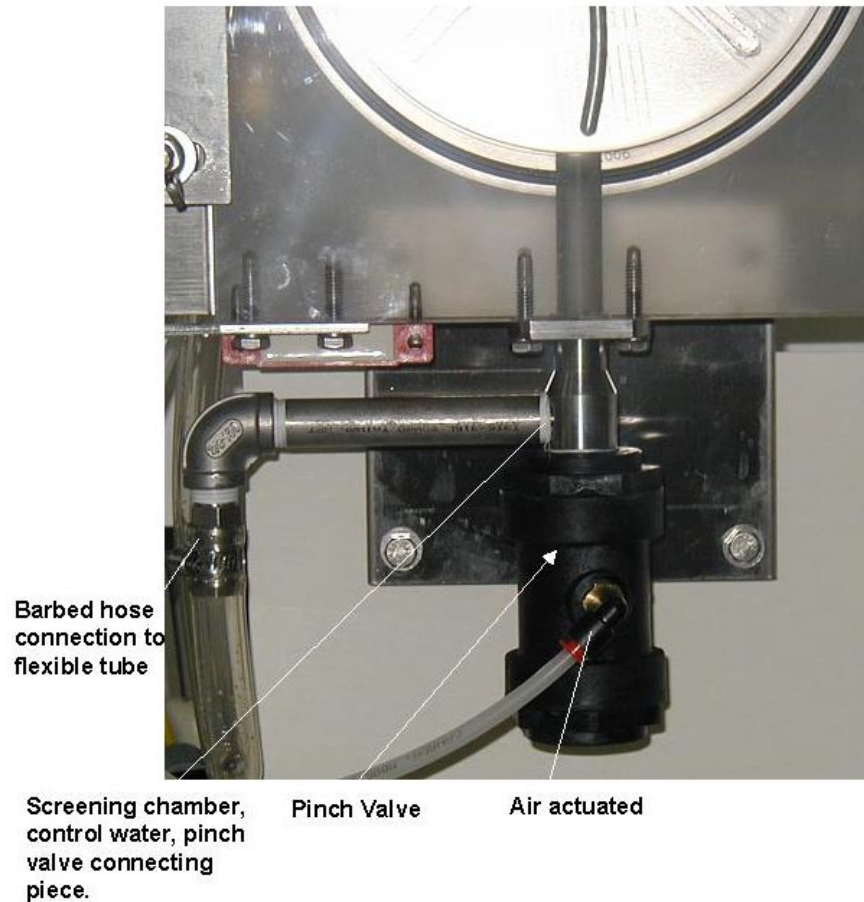

DISCHARGE VALVE UPGRADE FOR MASTER SCREEN

Replacement of electronically actuated ball valve with
an air actuated pinch valve

Installation by factory service recommended.

Upgrade package includes:
Pinch Valve
Connecting pieces
Air actuator in Box